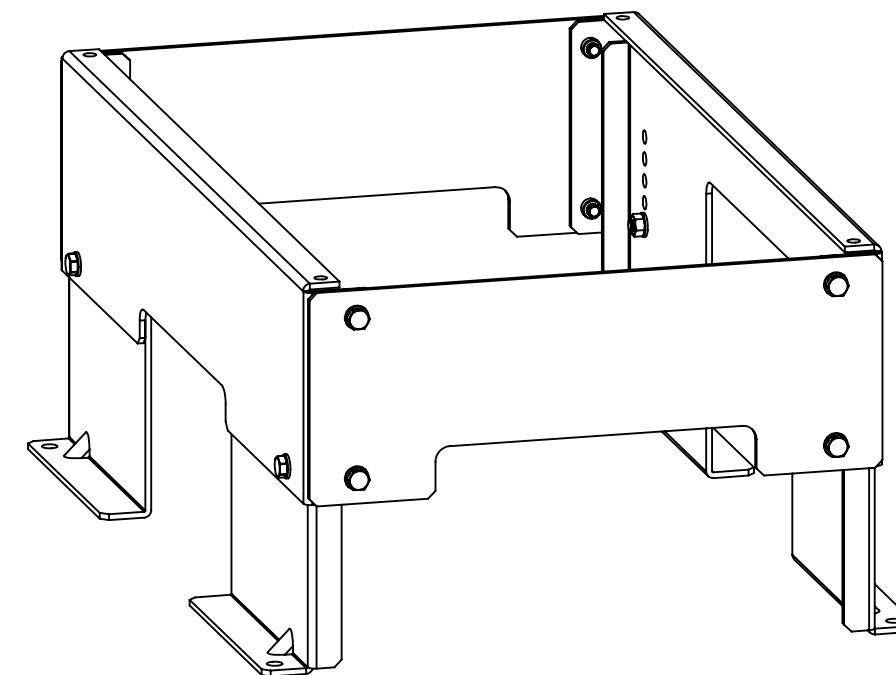

This document is property of 3nine AB, and may not without our written permission be copied, imparted to a third party or used for any unauthorized purpose.

1	1	Adjustable Bracket Kit Anna	MR142-399		
Item	Qty	Description	Drawing/material	Dimension	Ref.std./Notes
Surface conditioning			Heat treatment	Asm.	Scale 1:5
General tolerance SS-ISO 2768		General roughness, Ra		Denomination	
Drawn 130327		Sign FE		<b>Adjustable Bracket Kit Anna</b>	
Check.		Sign			
<b>3nine</b>			Article nr.	250-017	Drawing nr. 250-017 Sheet 1 of 1 Mod.