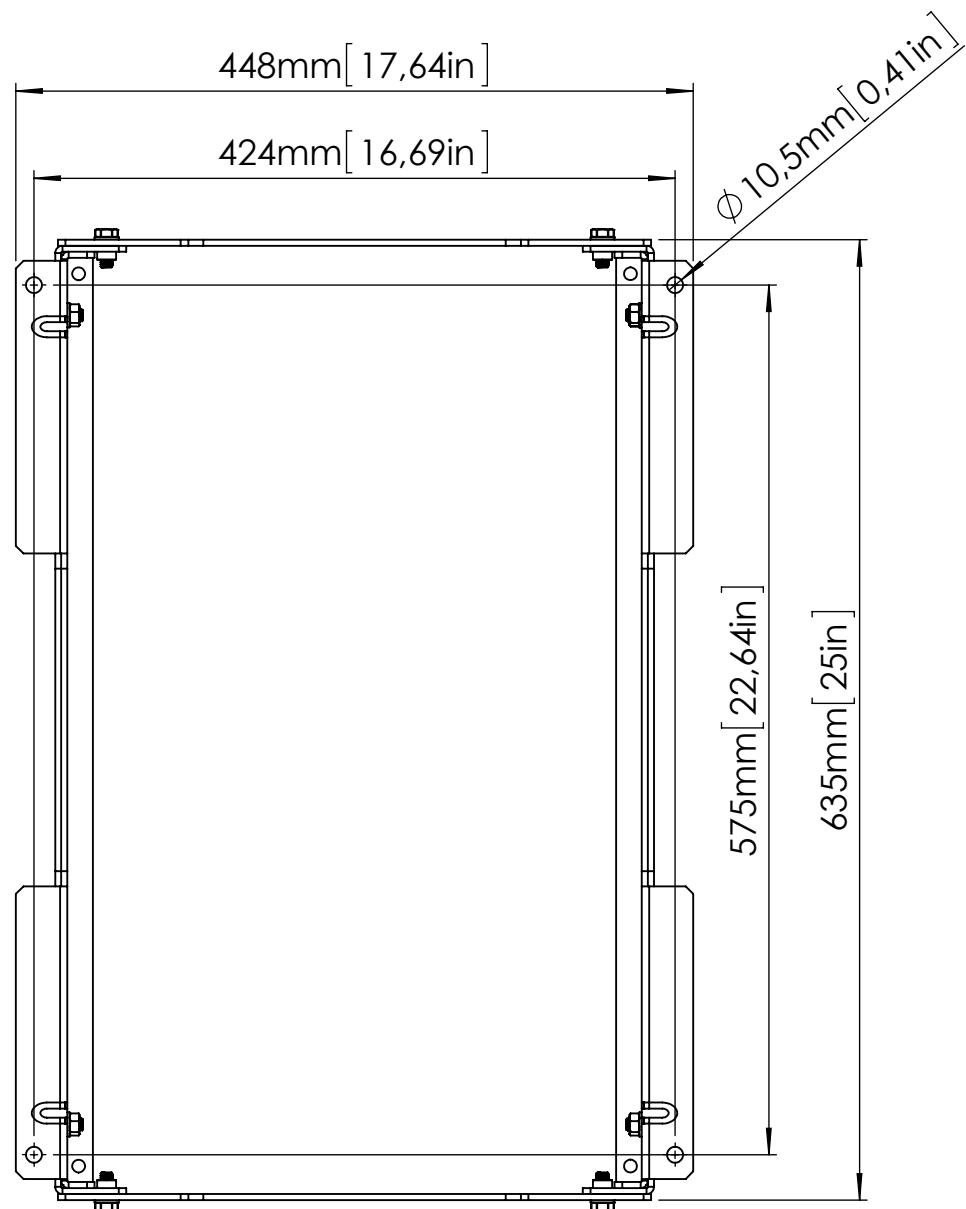

This document is property of 3nine AB, and may not without our written permission be copied, imparted to a third party or used for any unauthorized purpose.

1	1	Adjustable Bracket Kit Anna	MR142-399		
Item	Qty	Description	Drawing/material	Dimension	Ref.std./Notes
Surface conditioning			Heat treatment	Asm.	Scale 1:5
General tolerance SS-ISO 2768		General roughness, Ra		Denomination	
Drawn 130327		Sign FE		<b>Adjustable Bracket Kit Anna</b>	
Check.		Sign			
<b>3nine</b>			Article nr.	250-017	Drawing nr. 250-017 Sheet 1 of 1 Mod.