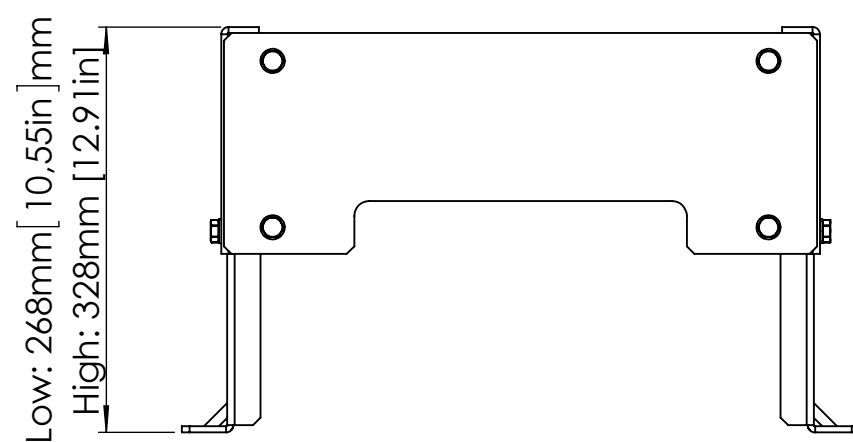

This document is property of 3nine AB, and may not without our written permission be copied, imparted to a third party or used for any unauthorized purpose.

1	1	Adjustable Bracket Kit Anna	MR142-399		
Item	Qty	Description	Drawing/material	Dimension	Ref.std./Notes
Surface conditioning			Heat treatment	Asm.	Scale 1:5
General tolerance SS-ISO 2768		General roughness, Ra		Denomination	
Drawn 130327		Sign FE		<b>Adjustable Bracket Kit Anna</b>	
Check.		Sign			
<b>3nine</b>			Article nr.	250-017	Drawing nr. 250-017 Sheet 1 of 1 Mod.